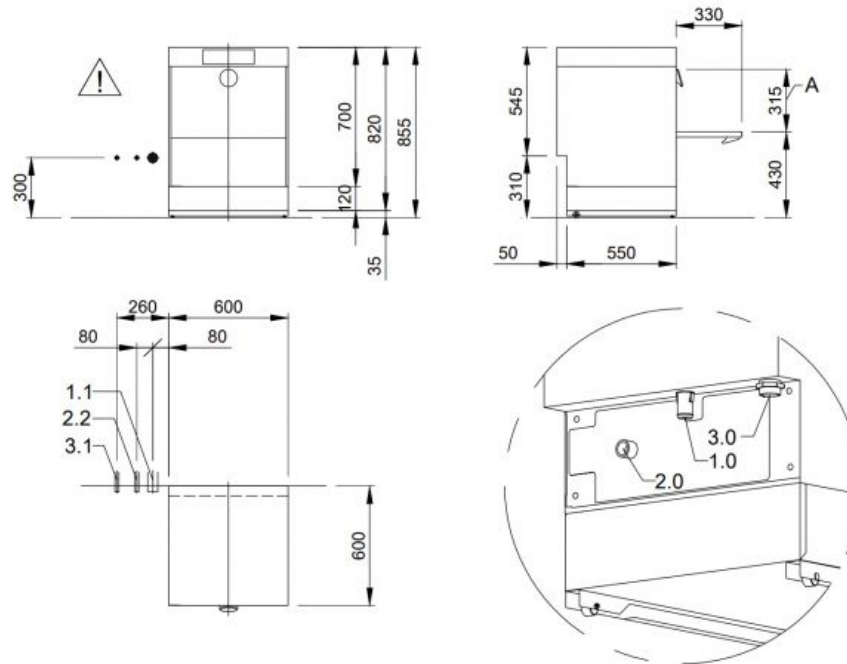

PRODUCT SPECIFICATION SHEET

600mm MiClean Series Premium Undercounter Dish and Glass Washer

MICLEANUM

Dimension:

W600 x D600 x H855mm

Finish:

Stainless Steel

Features:

PRODUCT SPECIFICATION SHEET

600mm MiClean Series Premium Undercounter Dish and Glass Washer

MICLEANUM

NOTE: Images, specifications and dimension correct at the time of publishing. It is advised that these details be confirmed prior to construction as no liability will be taken by Harvey Norman Commercial for any changes in specifications.