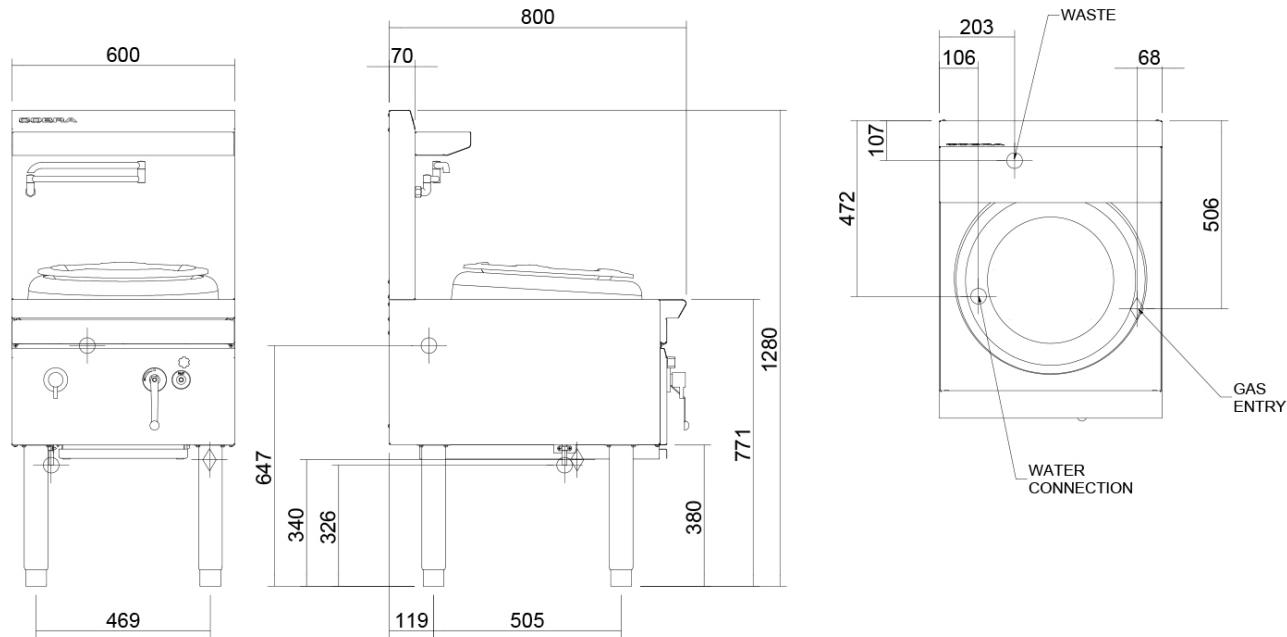

PRODUCT SPECIFICATION SHEET

600mm Gas Waterless Wok

Cobra®

CW1HC

NOTE: Images, specifications and dimension correct at the time of publishing. It is advised that these details be confirmed prior to construction as no liability will be taken by Harvey Norman Commercial for any changes in specifications.