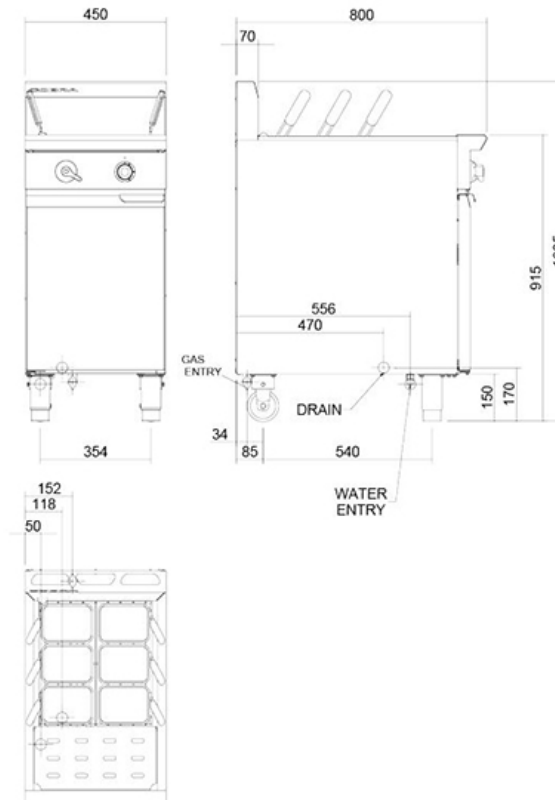

PRODUCT SPECIFICATION SHEET

40 Litre Gas Pasta Cooker

CP4

Cobra®

Dimension:

W450 x D800 x H1085mm

Finish:

Stainless Steel

PRODUCT SPECIFICATION SHEET

40 Litre Gas Pasta Cooker

Cobra®

CP4

NOTE: Images, specifications and dimension correct at the time of publishing. It is advised that these details be confirmed prior to construction as no liability will be taken by Harvey Norman Commercial for any changes in specifications.