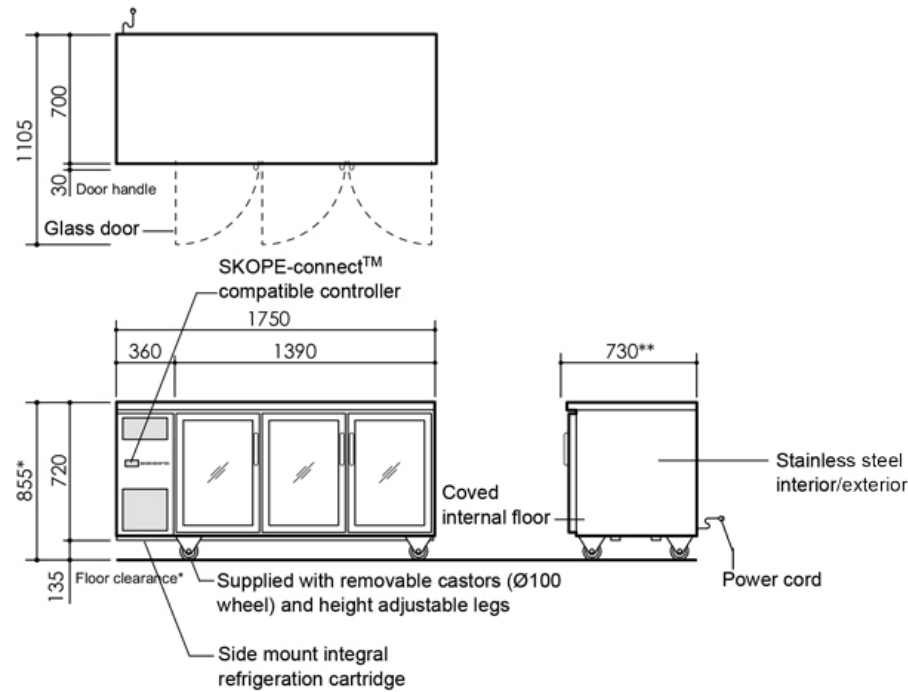

PRODUCT SPECIFICATION SHEET

387 Litre ReFlex 3-Door Undercounter Refrigerator

RF7UBR3GD

SKOPE
Refrigeration

Dimension:

W1750 x D700 x H855mm

Finish:

Stainless Steel

Features:

- SKOPE-connect: "product type" temperature range pre-sets
- Reduce costs with cutting-edge power economy
- Easy-to-service refrigeration cartridge system
- Stainless steel benchtop as standard

PRODUCT SPECIFICATION SHEET

387 Litre ReFlex 3-Door Undercounter Refrigerator

RF7UBR3GD

NOTE: Images, specifications and dimension correct at the time of publishing. It is advised that these details be confirmed prior to construction as no liability will be taken by Harvey Norman Commercial for any changes in specifications.