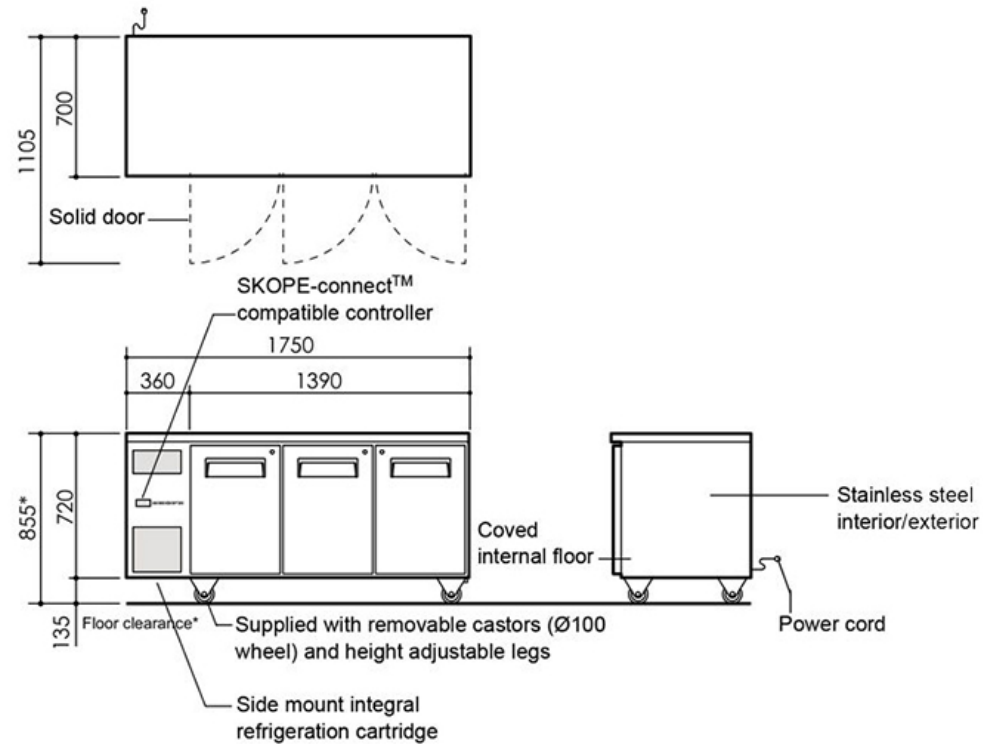

PRODUCT SPECIFICATION SHEET

ReFlex 387 Litre 3-Door Undercounter Refrigerator

RF7UBR3SD

Dimension:

W1750 x D700 x H855mm

Finish:

Stainless Steel

Features:

- SKOPE-connect: "product type" temperature range pre-sets
- Reduce costs with cutting-edge power economy
- Easy-to-service refrigeration cartridge system
- Stainless steel benchtop as standard

NOTE: Images, specifications and dimension correct at the time of publishing. It is advised that these details be confirmed prior to construction as no liability will be taken by Harvey Norman Commercial for any changes in specifications.

PRODUCT SPECIFICATION SHEET

ReFlex 387 Litre 3-Door Undercounter Refrigerator

SKOPE
Refrigeration

RF7UBR3SD

NOTE: Images, specifications and dimension correct at the time of publishing. It is advised that these details be confirmed prior to construction as no liability will be taken by Harvey Norman Commercial for any changes in specifications.