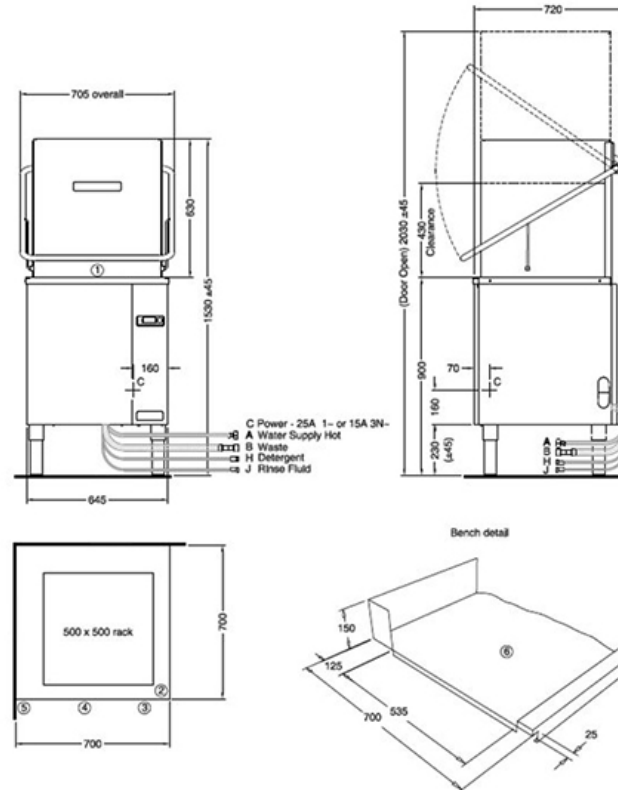

#### Dimension:

W705 x D720 x H1530mm

## 705mm Pass-Through Dishwasher

**WASHTECH**  
PROFESSIONAL WASH SYSTEMS

M2

NOTE: Images, specifications and dimension correct at the time of publishing. It is advised that these details be confirmed prior to construction as no liability will be taken by Harvey Norman Commercial for any changes in specifications.