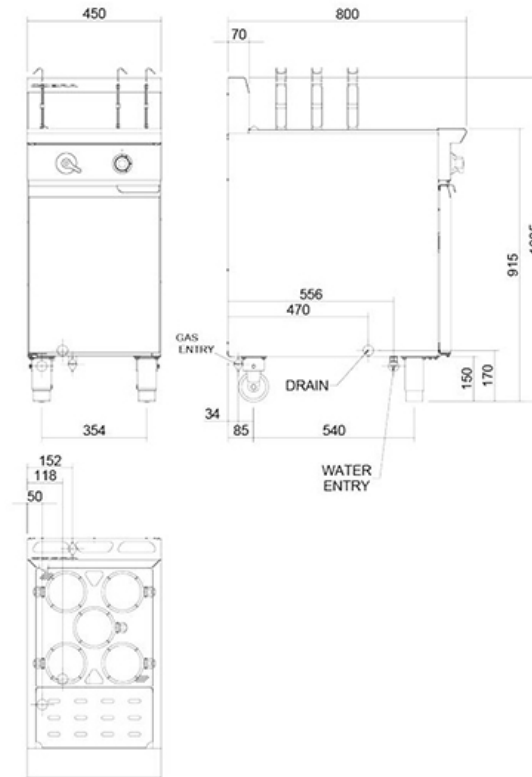

PRODUCT SPECIFICATION SHEET

40 Litre Gas Noodle Cooker

CN4

Cobra®

Dimension:

W451 x D800 x H1085mm

Finish:

Stainless Steel

Features:

- High performance single pan noodle cooker
- Patented infra-red burner system
- Easy clean 316 grade stainless steel open pan
- 40L water capacity
- Integrated water fill and starch skimming water faucet
- Five stainless steel noodle baskets supplied
- Hinged basket drain tray
- Safety cut-out thermostat for empty pan/water boil out

PRODUCT SPECIFICATION SHEET

40 Litre Gas Noodle Cooker

Cobra®

CN4

NOTE: Images, specifications and dimension correct at the time of publishing. It is advised that these details be confirmed prior to construction as no liability will be taken by Harvey Norman Commercial for any changes in specifications.