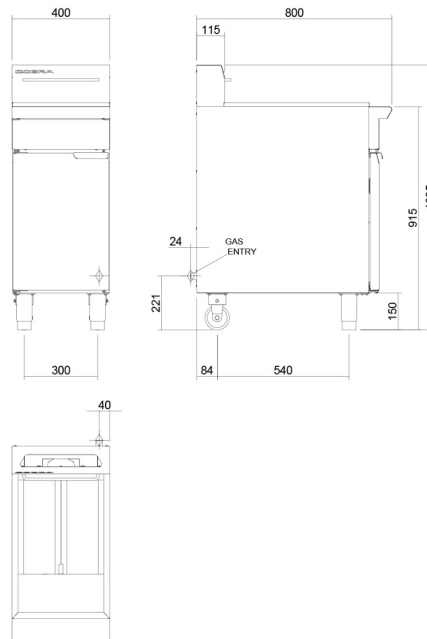

PRODUCT SPECIFICATION SHEET

18 Litre Gas Deep Fryer Single Pan

CF2

Cobra[®]

Dimension:

W400 x D800 x H1085mm

Finish:

Stainless Steel

Features:

- 18 litre oil capacity
- 90MJ/hr multi-jet target burner
- 25kg / hr production rate
- Stainless steel open pan (no tubes)
- Mechanical thermostat
- Manual pilot ignition
- Baskets and lid included

PRODUCT SPECIFICATION SHEET

18 Litre Gas Deep Fryer Single Pan

Cobra®

CF2

NOTE: Images, specifications and dimension correct at the time of publishing. It is advised that these details be confirmed prior to construction as no liability will be taken by Harvey Norman Commercial for any changes in specifications.